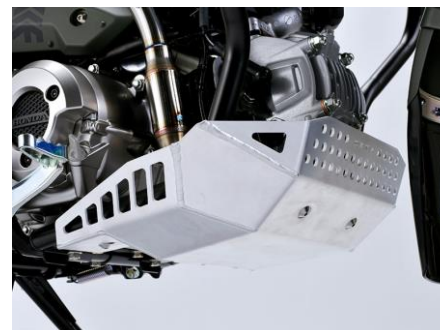

CT125 SURVIVAL ADV

CT125 / Trail 125 SURVIVAL ADV CUSTOMS

- CT125 / Trail 125 Survival ADV customs bikes produced by DIRTFREAK Japan.
- Custom painted body parts with all ZETA DRC bolt on products.
- Great customs for adventure long distance touring.

- [ZE70-1031](#) ADV Wind Shield
- [ZE07-9960](#) Specialized Comp Bar
- [ZE72-6031](#) ADV Armor Hand Guard
- [ZE72-6151](#) Scudo protectors Black

- [D48-02-545](#) Wide Foot Peg

- [ZE55-8130](#) Under Guard
- [ZE55-8030](#) Under Frame Kit