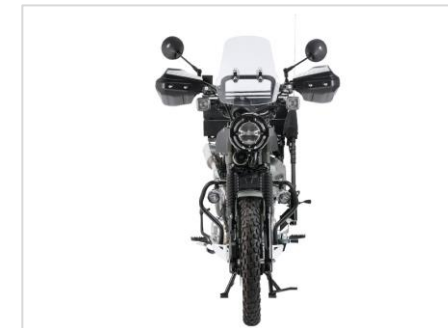

CT125 SURVIVAL ADV

CT125 / Trail 125 SURVIVAL ADV CUSTOMS

- CT125 / Trail 125 Survival ADV customs bikes produced by DIRTFREAK Japan.
- Custom painted body parts with all ZETA DRC bolt on products.
- Great customs for adventure long distance touring.

- [ZE70-1031](#) ADV Wind Shield
- [ZE07-9960](#) Specialized Comp Bar
- [ZE72-6031](#) ADV Armor Hand Guard
- [ZE72-6151](#) Scudo protectors Black

- [D48-02-545](#) Wide Foot Peg

- [ZE55-8130](#) Under Guard
- [ZE55-8030](#) Under Frame Kit

- [D48-02-545](#) Fishing Rod Holder

CT125 SURVIVAL ADV COMPLETE PART LIST

ZE70-1031 ADV Wind Shield Kit

ZE52-4200 Head Light Guard

D50-11-001 Meter Screen Film

ZE72-6151 Scudo Protector Black

ZE41-4150 Pivot Brake Lever 4 Fin
ZE72-6031 ADV Armor Guard Black