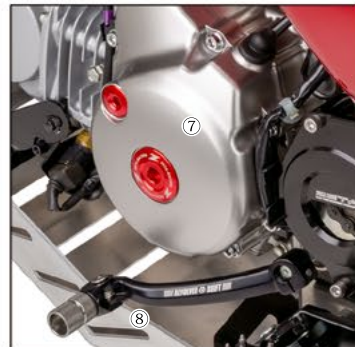

⑦ ZETA Engine Plugs (Red)

⑧ ZETA Revolver Shift Lever (Black)

⑨ ZETA Side Stand Extender

[ZE89-1150](#)

[ZE90-3550](#)

[ZE56-6020](#)