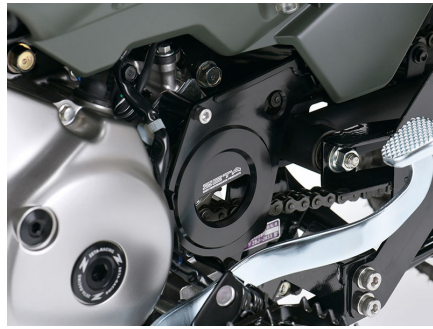

DIRTFREAK

APPLICATION by MODEL

CT 125 SURVIVAL ADV

ZETA SPECIALIZED HANDLEBAR

Part #
[ZE07-9960](#)

ZETA ADVENTURE WIND SHIELD

Part #
[ZE70-1031](#)

ZETA HEAD LIGHT GUARD

Part #
[ZE52-4200](#)

DRC FISHING LOD HOLDER

Part #
[D60-01-001](#)

ZETA DRIVE COVER

Part #
[ZE80-9320](#)

**ZETA
ENGINE PROTECTION UNDERFRAME KIT**

Part #
[ZE55-8030](#)

ZETA UNDER GUARD

Part #
[ZE55-8130](#)

DRC WIDE FOOT PEGS

Part #
[D60-01-001](#)

DRC FRONT CARRIER

Part #
[D60-02-001](#)

DRC SADDLE BAG SUPPORT

Part #
[D60-01-021](#)

DELTA BARREL4S-MINI SILENCER