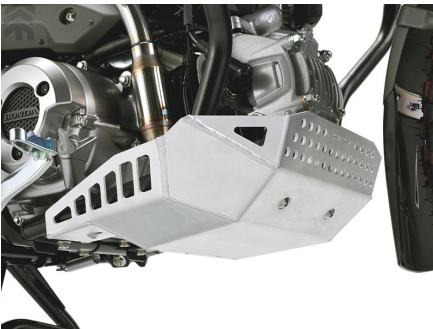

DIRTFREAK

APPLICATION by MODEL

CT 125 SURVIVAL ADV

ZETA SPECIALIZED HANDLEBAR

Part #
[ZE07-9960](#)

ZETA ADVENTURE WIND SHIELD

Part #
[ZE70-1031](#)

ZETA HEAD LIGHT GUARD

Part #
[ZE52-4200](#)

DRC FISHING LOD HOLDER

Part #
[D60-01-001](#)

ZETA DRIVE COVER

Part #
[ZE80-9320](#)

**ZETA
ENGINE PROTECTION UNDERFRAME KIT**

Part #
[ZE55-8030](#)

ZETA UNDER GUARD

Part #
[ZE55-8130](#)

DRC WIDE FOOT PEGS

Part #
[D60-01-001](#)

DRC FRONT CARRIER

Part #
[D60-02-001](#)

DRC SADDLE BAG SUPPORT

Part #
[D60-01-021](#)

DELTA BARREL4S-MINI SILENCER